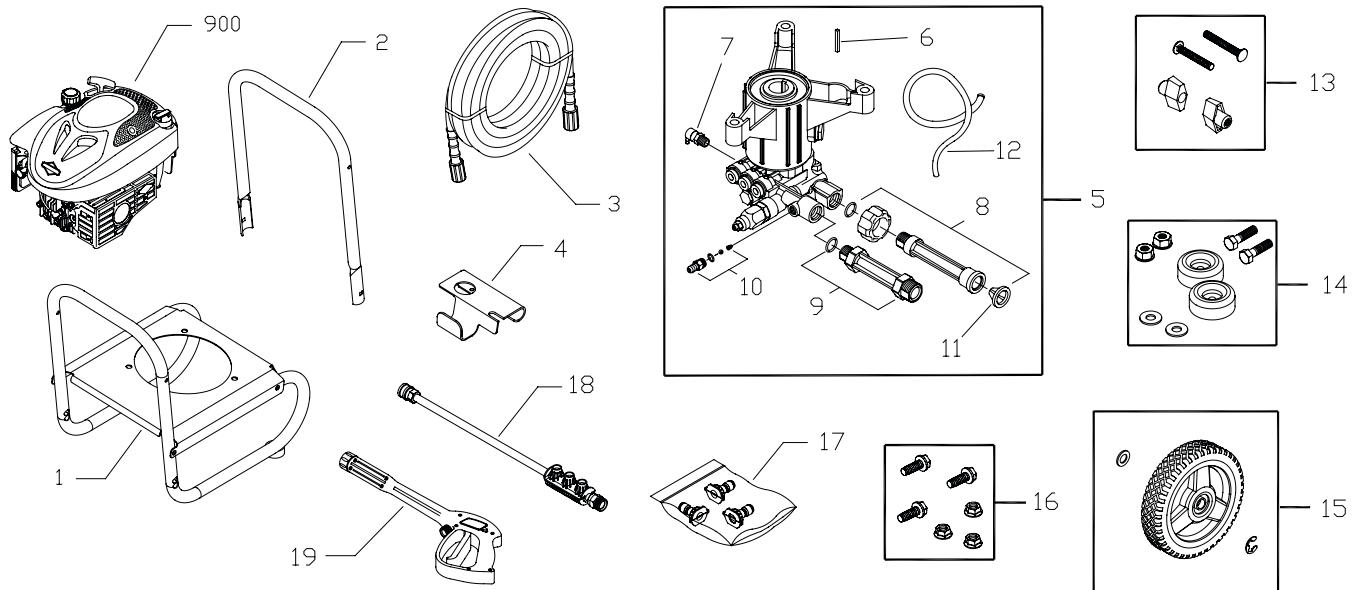

BRUTE™

by

Illustrated Parts List

Questions? Help is just a moment away!
Call: Pressure Washer Helpline
1-800-743-4115 M-F 8-5 CT

Briggs & Stratton Power Products group, LLC
Jefferson, Wisconsin, U.S.A.

Model No.020426-0 (2400 PSI Pressure Washer) IPL No. 311620 Revision - (11/02/2009)

Exploded View and Parts List — Main Unit

Item	Part #	Description
1	204701GS	BASE
2	B206781GS	HANDLE
3	196006GS	HOSE
4	206813GS	HOLDER-ACC
5	311554GS	PUMP
6	23139GS	KEY
7	208673GS	VALVE-THERMAL RELIEF
8	201496GS	KIT-WATER INLET
9	201497GS	FITTING
10	192914GS	KIT-CHEMICAL INJ
11	B2384GS	FILTER-GARDEN HOSE
12	310975GS	CHEMICAL HOSE
13	B2203GS	KIT-HARDWARE HANDLE
14	198766GS	MOUNT-VIBRATION
15	208619GS	KIT-WHEEL
	192050GS	E-RING
16	203526GS	KIT-HARDWARE PUMP MOUNTING
17	311136GS	KIT-QC NOZZLES
	198841GS	NOZZLE-QC BLACK
	195983AAGS	NOZZLE-QC RED
	195983QGS	NOZZLE-QC GREEN

Item	Part #	Description
18	207790GS	EXTENSION-QC
19	204627GS	GUN
900	§	ENGINE

Items Not Illustrated

311043GS	MANUAL-OPERATOR'S
BB3061BGS	OIL BOTTLE
B1797GS	CLIP
208410GS	AXLE
794693	LABLE-WARNING
311044GS	DECAL-SHROUD
194256GS	TAG-WARNING

Optional Accessories

6048	KIT-O-RING MAINTENANCE
6039	PUMP SAVER

§ - Contact Engine Manufacturer