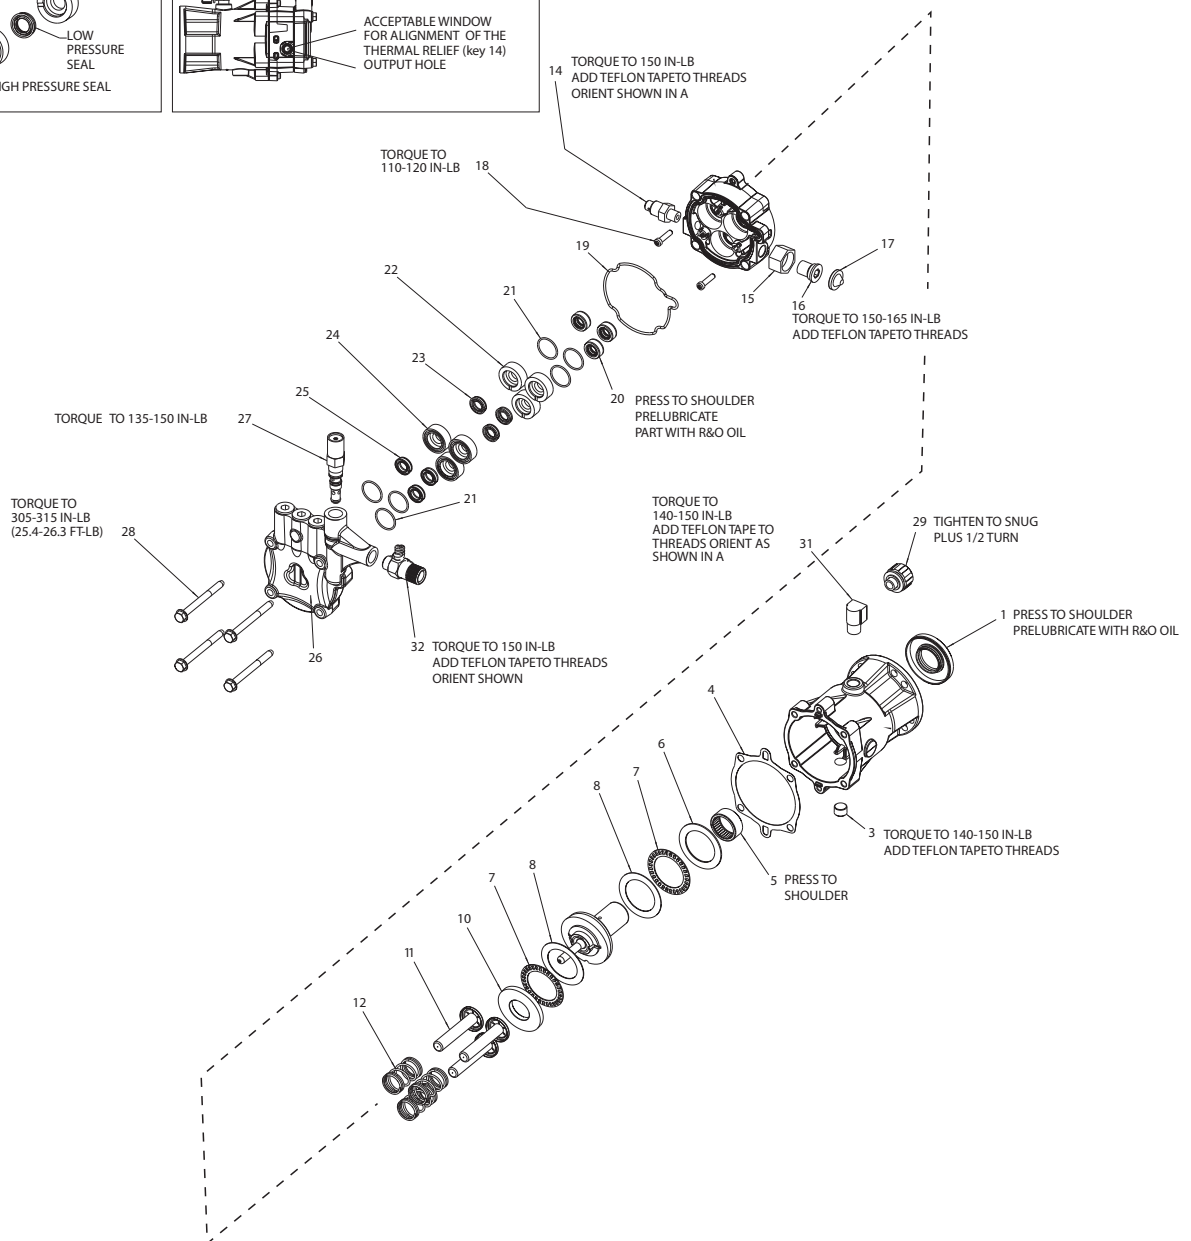

## PK18339 - DeVILBISS PUMP PARTS LIST

<u>Key#</u>	<u>Part #</u>	<u>Description</u>
1	*	Oil Seal
3	16364	Plug 3/8 NPTF
4	18110	Gasket, Cam Housing
5	*	Bearing Radial Needle
6	*	Thrust Washer (1 used)
7	*	Bearing Thrust (2 used)
8	*	Washer, Thrust (2 used)
10	16301	Washer, Thrust (1 used)
11	16340	Assembly Piston (3 used)
12	16912	Spring Piston (3 used)
14	17658	Thermal Relief
15	H061	Nut, Garden Hose Swivel
16	17701	Swivel, 3/8 NPT
17	F187	Screen
18	16358	Screw, 1/4 -20 x 1 (2 used)
19	16365	O-Ring, Journal Plate (1 used)
20	*	Seal, Piston Oil (3 used)
21	18176	O-Ring, Retainer (6 used)
22	18074	Seal, Retainer (3 used)
23	*	Seal, Leak Back (3 used)
24	18073	Seal, Retainer (3 used)
25	*	Seal, Water (3 used)
26	18143	Head Assembly
26-2	*	Assembly Valve (6 used)
26-3	16360	O-Ring Valve Plug #16 (3 used)
26-4	*	Retaining Ring
26-5	D21141	Plug Valve (3 used)
26-6	*	Assembly Valve 45 Degree
27	16355	Unloader
28	18111	Screw, (4 used)
29	16913	Oil Cap
31	F217	Elbow 3/8"
32	V161	Chemical Injector

\* Not available as an individual part, order the kit.

Kits available :

18301 Oil Seal Kit, contains Key #s 20 (qty 3), 1 (qty 1), 4 (qty 1)

17323 Valve Kit, contains Key#s 26-2 (qty 6), 26-4 (qty 1), and 26-6 (qty 1).

## 18301 Oil Seal Kit

contains Key #s 1 (qty 1), 4 (qty 1), 20 (qty 3)

## 17324 Bearing Kit

contains Key #'s 5 (qty 1), 6 (qty 1), 7 (qty 2), 8 (qty 2), and 10 (qty 1)