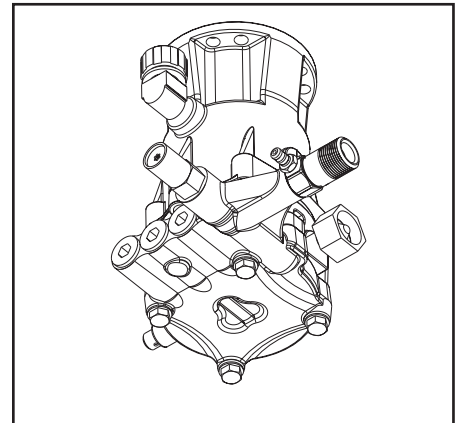

## PK18339 - DeVILBISS PUMP PARTS LIST

<u>Key#</u>	<u>Part #</u>	<u>Description</u>
1	*	Oil Seal
3	16364	Plug 3/8 NPTF
4	18110	Gasket, Cam Housing
5	*	Bearing Radial Needle
6	*	Thrust Washer (1 used)
7	*	Bearing Thrust (2 used)
8	*	Washer, Thrust (2 used)
10	16301	Washer, Thrust (1 used)
11	16340	Assembly Piston (3 used)
12	16912	Spring Piston (3 used)
14	17658	Thermal Relief
15	H061	Nut, Garden Hose Swivel
16	17701	Swivel, 3/8 NPT
17	F187	Screen
18	16358	Screw, 1/4 -20 x 1 (2 used)
19	16365	O-Ring, Journal Plate (1 used)
20	*	Seal, Piston Oil (3 used)
21	18176	O-Ring, Retainer (6 used)
22	18074	Seal, Retainer (3 used)
23	*	Seal, Leak Back (3 used)
24	18073	Seal, Retainer (3 used)
25	*	Seal, Water (3 used)
26	18143	Head Assembly
26-2	*	Assembly Valve (6 used)
26-3	16360	O-Ring Valve Plug #16 (3 used)
26-4	*	Retaining Ring
26-5	D21141	Plug Valve (3 used)
26-6	*	Assembly Valve 45 Degree
27	16355	Unloader
28	18111	Screw, (4 used)
29	16913	Oil Cap
31	F217	Elbow 3/8"
32	V161	Chemical Injector

## 18301 Oil Seal Kit

contains Key #s 1 (qty 1), 4 (qty 1), 20 (qty 3)